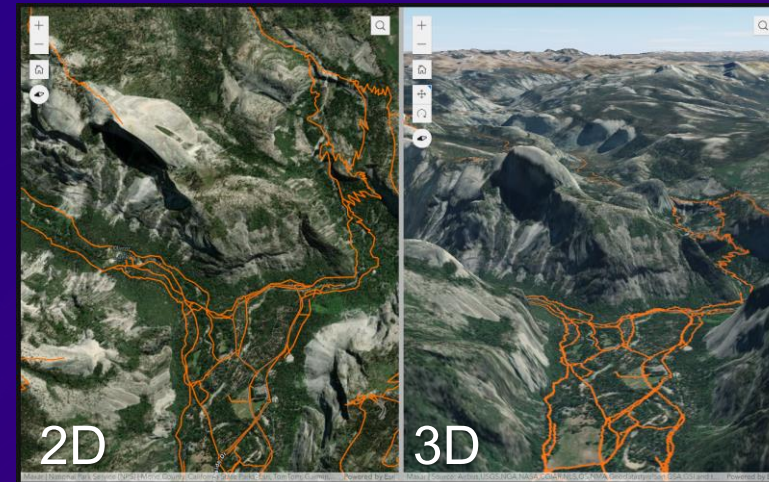

# Key Features

- Flexible design
- Mobile optimization
- Interconnection between widgets
- 2D and 3D in one app
- Integration with other ArcGIS apps
- Extensibility

# Widgets & Actions

Display list dynamically based on map extent

# Organize data in the data pane

Same web map – different layer visibility