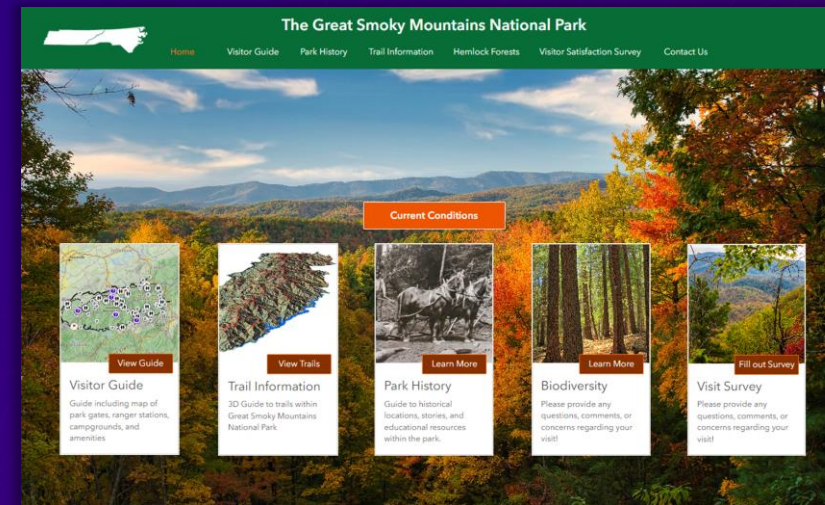

# Key Features

- Flexible design
- Mobile optimization
- Interconnection between widgets
- 2D and 3D in one app
- Integration with other ArcGIS apps
- Extensibility