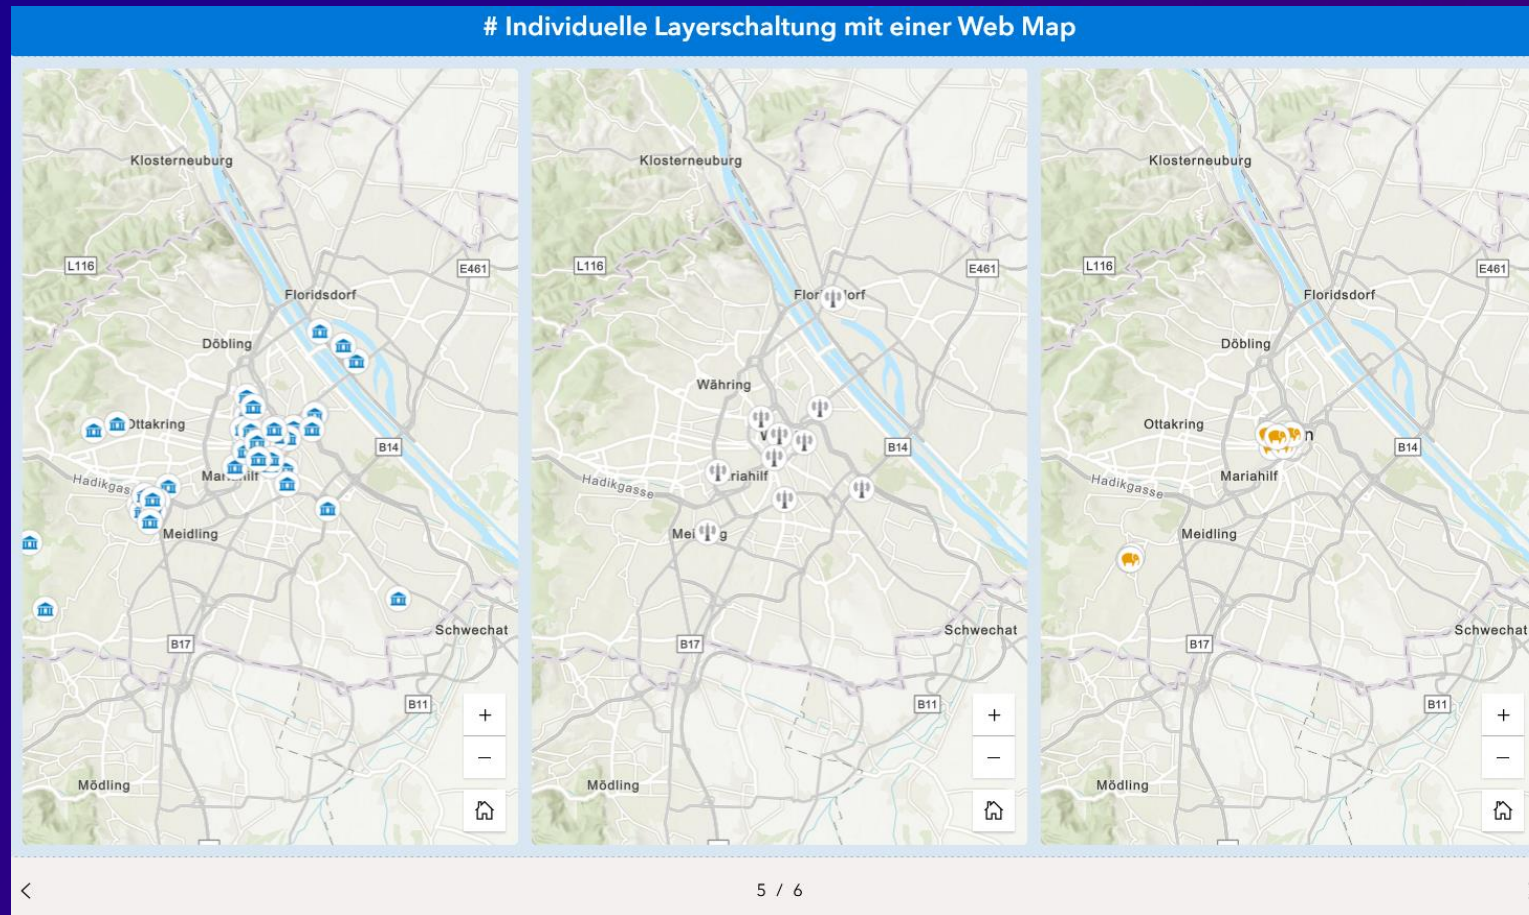

# Accordion & Custom Filter

**Karten-Layer** ▾

**Filtern** ▸

▼ Benutzerdefinierter Filter

Layer auswählen

Wlan Standorte Wien ▾

+ Hinzufügen

Keine Klausel. Fügen Sie eine hinzu.

Esri, Geoland, Intermap, NASA, NGA, USGS | Esri, TomTom, Garmin, GeoTechnologies, Inc, M... Powered by Esri

< 4 / 6 >

The image shows a screenshot of a web application interface. On the left, there is a sidebar with an accordion menu. The 'Filtern' (Filter) section is expanded, showing a 'Benutzerdefinierter Filter' (Custom Filter) widget. This widget has a toggle switch that is turned on, a 'Layer auswählen' (Select Layer) dropdown menu currently set to 'Wlan Standorte Wien', and a '+ Hinzufügen' (Add) button. Below the dropdown, there is a text prompt: 'Keine Klausel. Fügen Sie eine hinzu.' (No clause. Add one). The main area of the application is a map of Vienna, Austria, displaying various geographical features and a large number of blue house-shaped icons representing WLAN locations. The map includes a search bar in the top right, zoom controls in the top left, and a home button. The map is titled '# Accordion & Custom Filter' at the top. At the bottom of the map, there is a footer with attribution text: 'Esri, Geoland, Intermap, NASA, NGA, USGS | Esri, TomTom, Garmin, GeoTechnologies, Inc, M... Powered by Esri'. The overall interface is clean and modern, with a blue and white color scheme.

# Organize data in the data pane

Same web map – different layer visibility